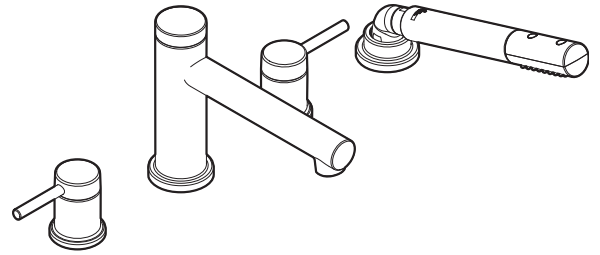

Buy it for looks. Buy it for life.®

Specifications

DESCRIPTION

- Metal construction with various finishes identified by suffix
- Single function handshower with double check valves

OPERATION

- Lever style handles
- Rotate hot side handle counterclockwise to open (clockwise to close)
- Rotate cold side handle clockwise to open (counterclockwise to close)

FLOW

- Hand shower meets 2.0 gpm max (7.6 L/min) @ 80psi

STANDARDS

- Third party certified to ASME A112.18.1/CSA B-125.1, and all applicable requirements referenced therein
- ADA for lever handles

WARRANTY

- Lifetime limited warranty against leaks, drips and finish defects to the original consumer purchaser
- 5 year warranty if used in commercial installations

ALIGN™ Two-Handle Roman Tub Faucet Trim w/Built In Diverter Valve

Models: T394 series

Valves: 9792, 9793, 9796, 9797