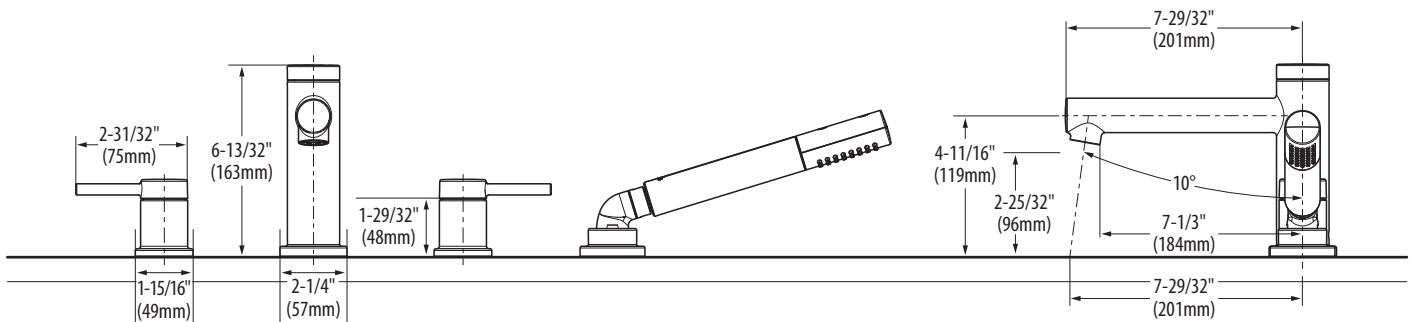

## ALIGN™ Two-Handle Roman Tub Faucet Trim w/Built In Diverter Valve

Models: T394 series

Valves: 9792, 9793, 9796, 9797

## CRITICAL DIMENSIONS

(DO NOT SCALE)